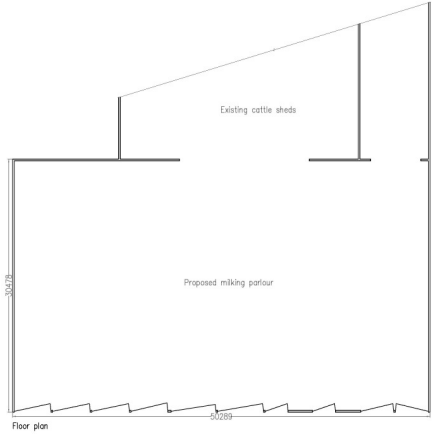

Station Farm Offices
Wansford Road
Nafferton
Driffield
East Yorkshire
YO25 8NJ
T : 01377 253363
E : mail@ianpick.co.uk
W : www.ianpickassociates.co.uk

CLIENT
N & J Hellowell
Wandee Farm
Great Edstone
YO62 6PE

JOB TITLE
Cattle Unit Extension

DWG. TITLE
Elevations A1

SCALE 1=200   DRW SH

DWG. NUMBER
IPIKH/02

DATE May 22   REV -