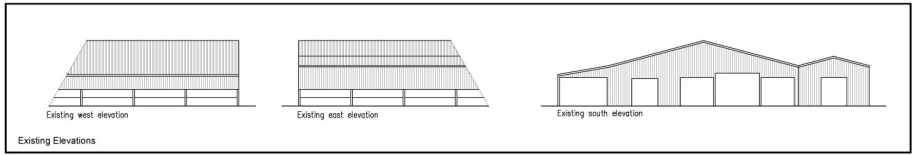

Station Farm Offices
Wansford Road
Nafferton
Driffield
East Yorkshire
YO25 8NJ
T : 01377 253363
E : mail@ianpick.co.uk
W : www.ianpickassociates.co.uk

CLIENT
N & J Hellowell
Wandee Farm
Great Edstone
YO62 6PE

JOB TITLE
Cattle Unit Extension

DWG. TITLE
Elevations A1

SCALE 1=200   DRW SH

DWG. NUMBER
IPIKH/02

DATE May 22   REV -